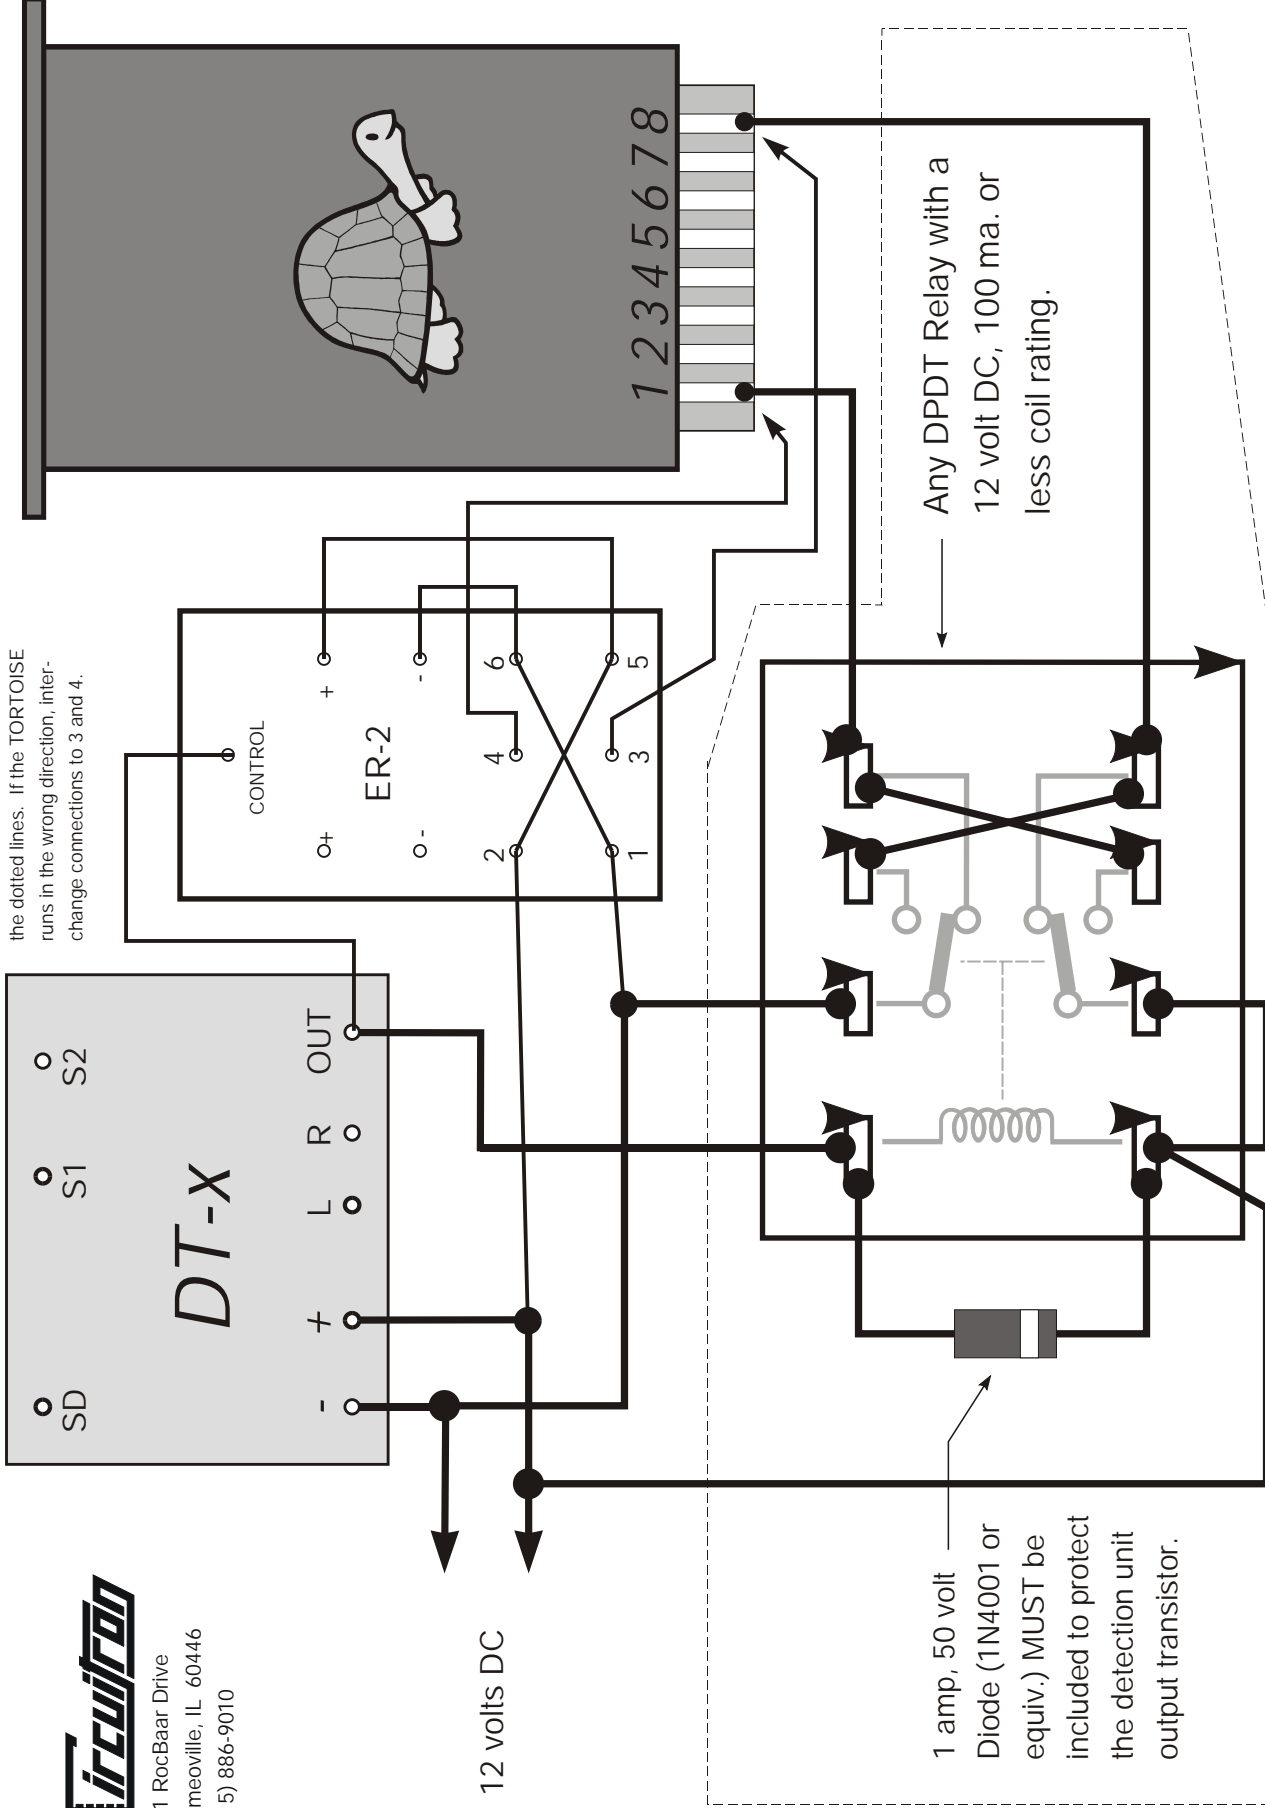

211 RocBaar Drive  
Romeoville, IL 60446  
(815) 886-9010

If using the ER-2, connect as shown below and disregard all connections within the dotted lines. If the TORTOISE runs in the wrong direction, interchange connections to 3 and 4.

*Pinout of your relay may be different*